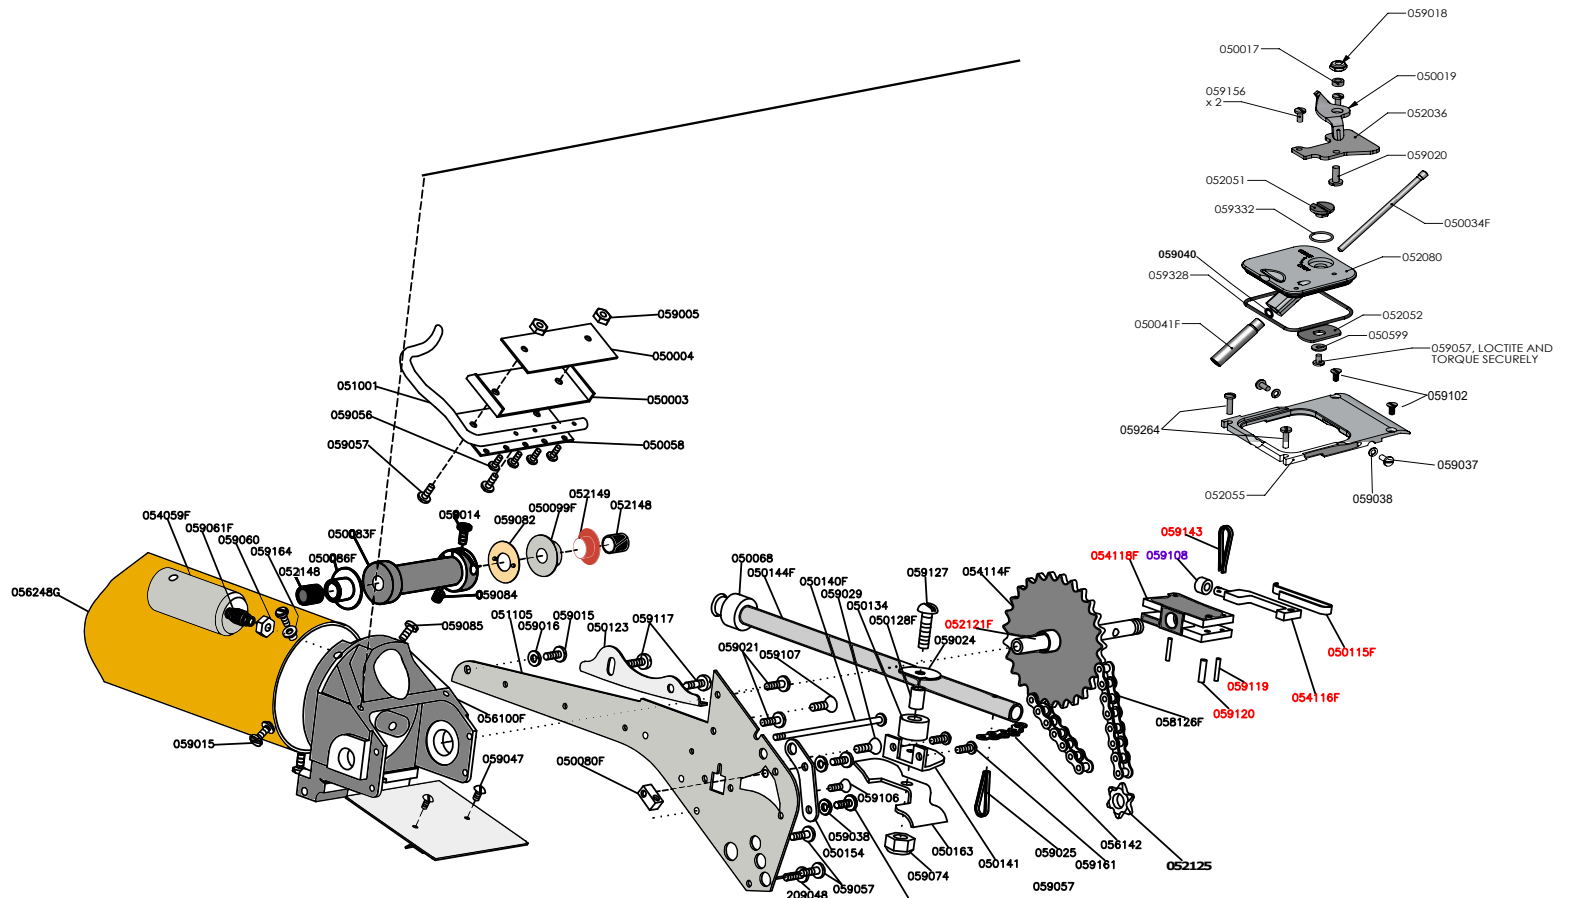

Red - Sold as part of Assembly kit 215.
Violet - Sold as part of 054116F, NOT sold separately.

07TT	EZ CLEAN TAPER ASSY		REV
			B

PROFESSIONAL DRYWALL FINISHING TOOLS | an enterprise