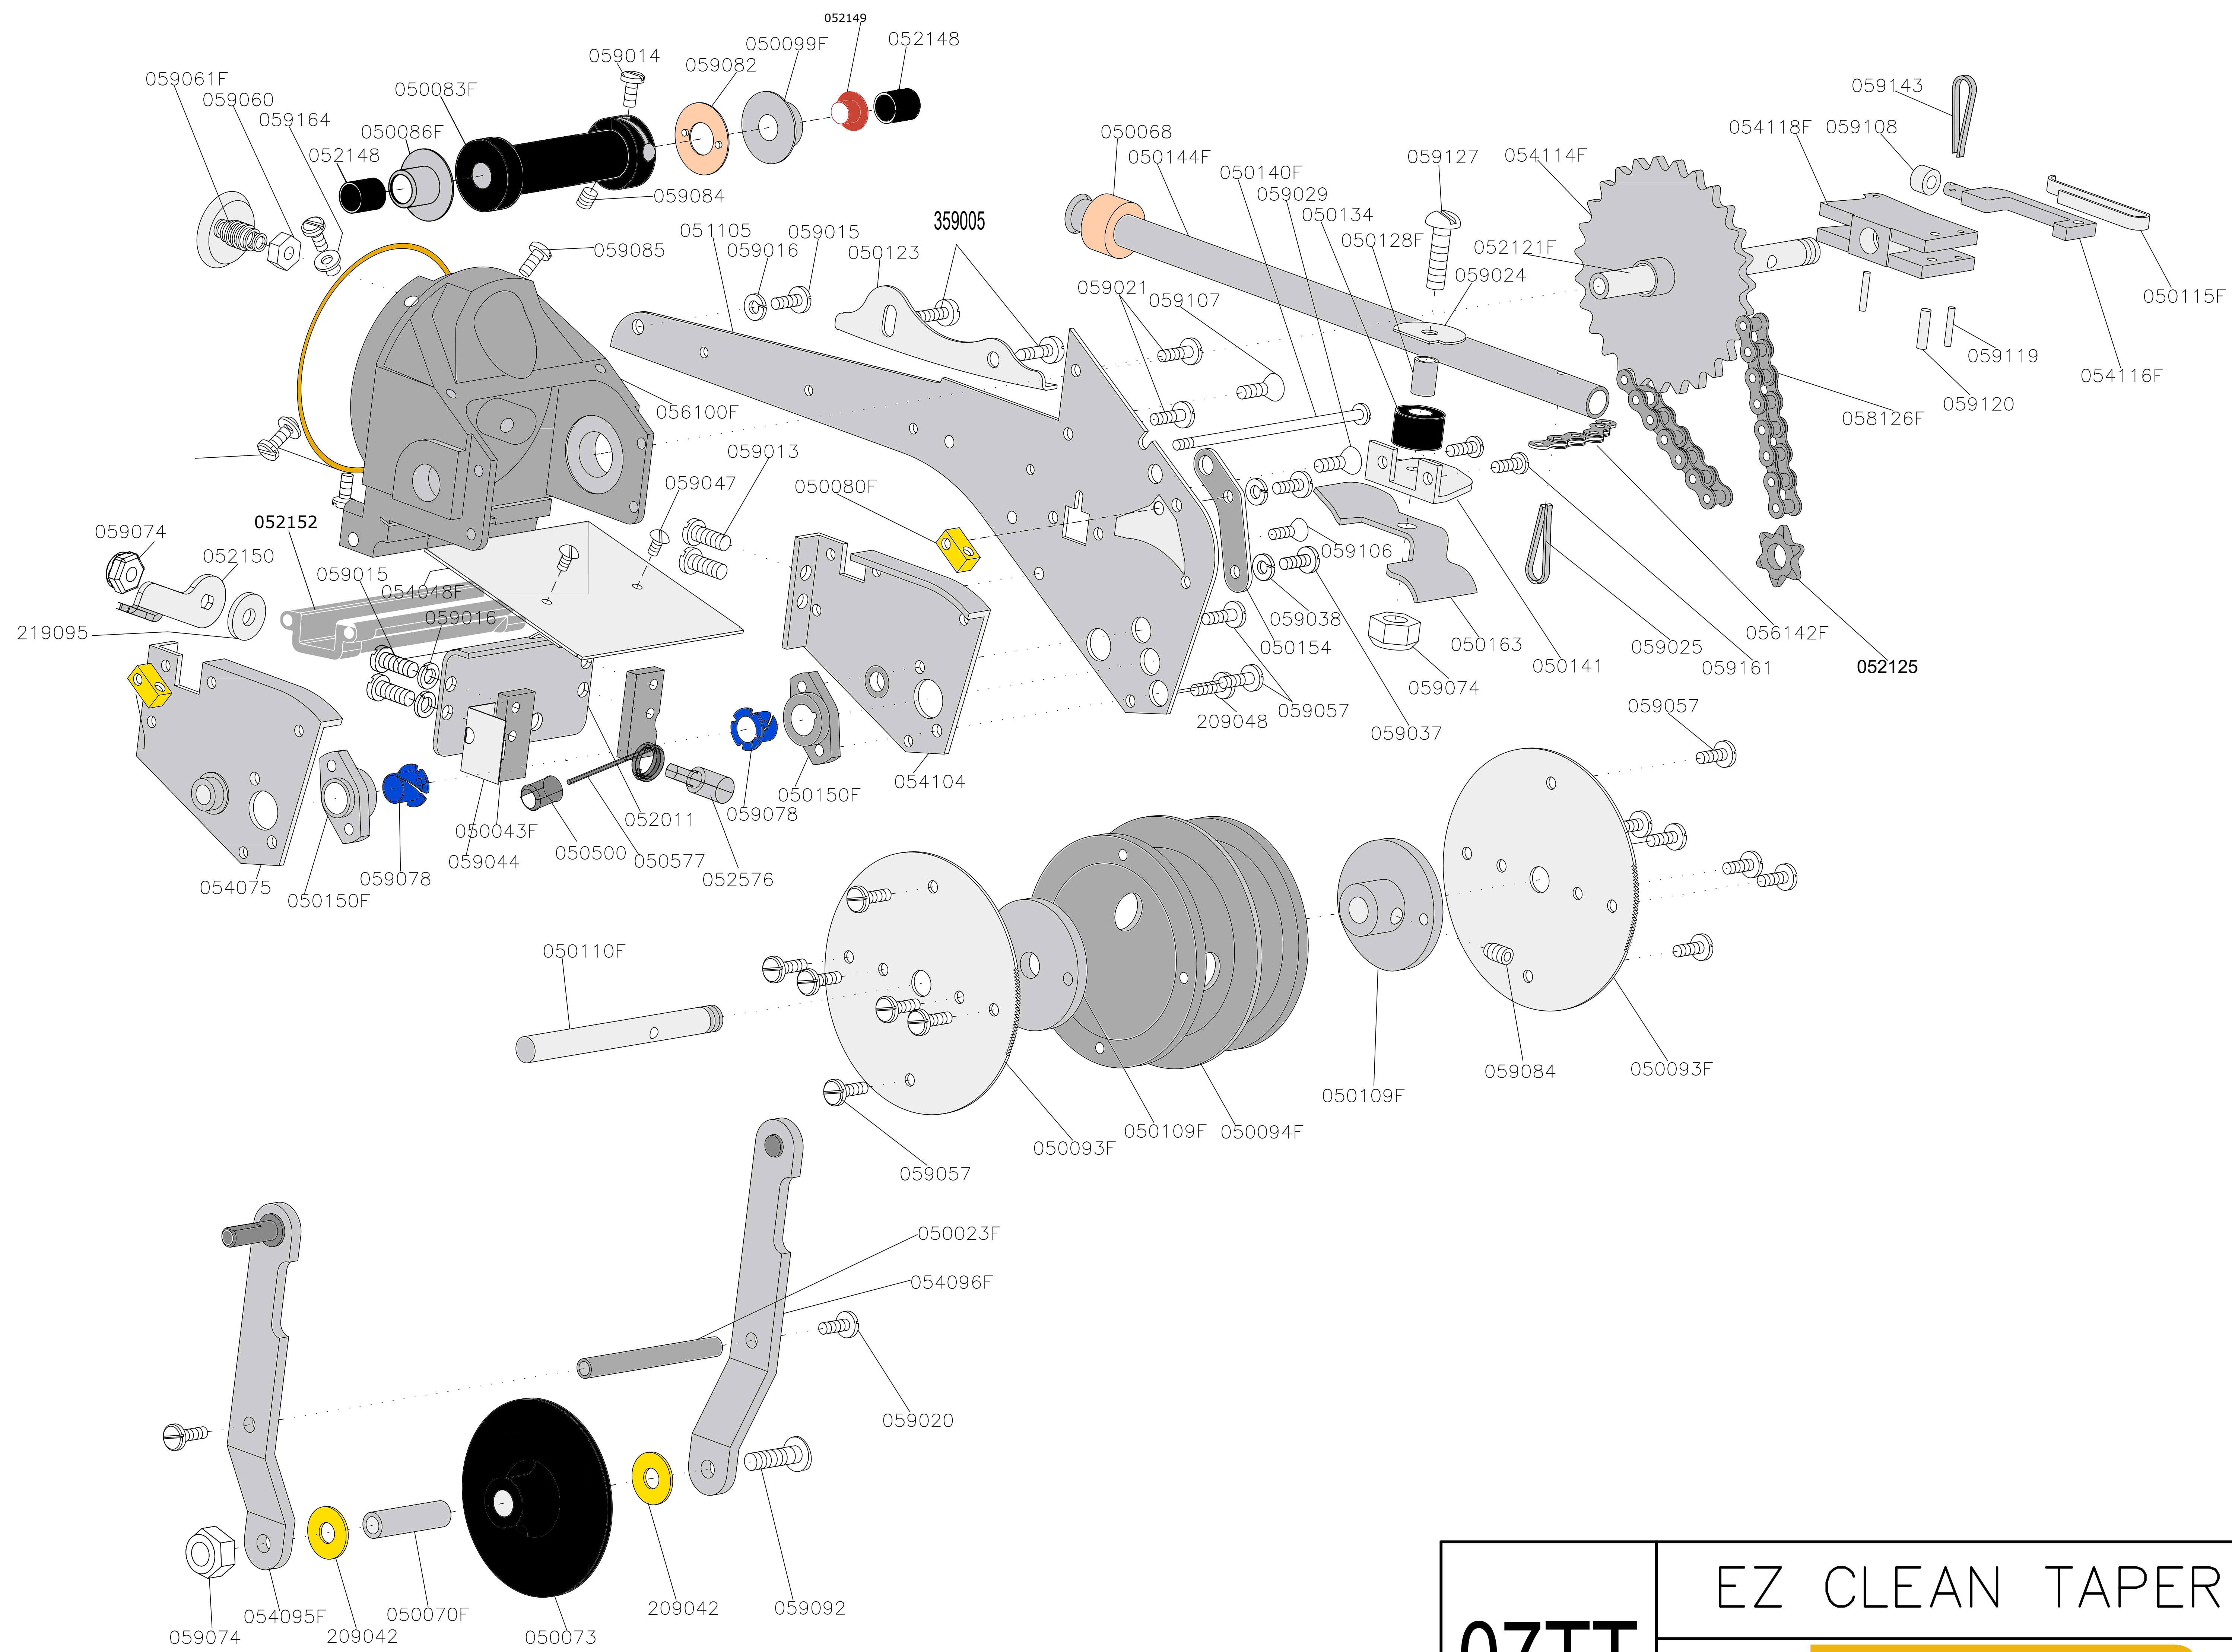

07TT

EZ CLEAN TAPER ASSY

REV
A