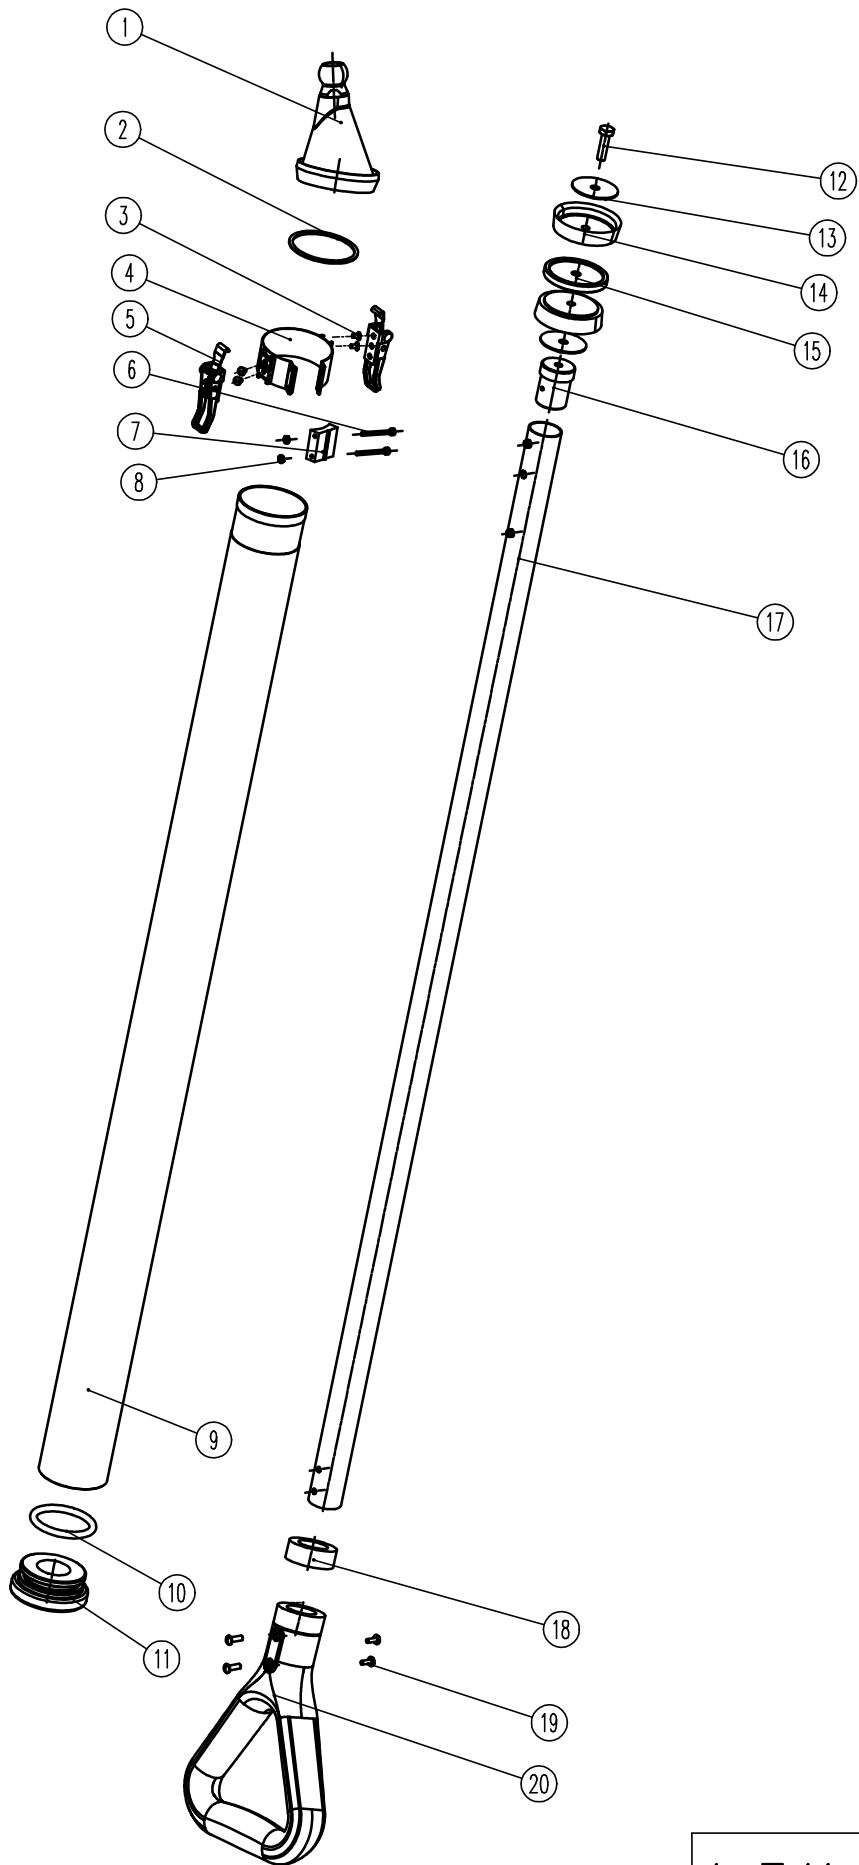

LEVEL 5

4-741 Compound Tube

LEVEL 5

Level5 Compound Tube		
4-741		
Schematic Number	Description	Part Number
1	C.T. Cone Assembly w/ Ball	7910
2	Cone O' Ring	7911
3	screw	7912
4	metal band for tube	7913
5	latch	7914
6	screw	7915
7	band connector	7916
8	lock nut	7015
9	C. T. outer tube	7917
10	C.T. Stopper O' Ring	7918
11	C.T. Bottom Cap	7919
12	C.T. Plunger Cup Bolt	7920
13	C.T. metal washer	7921
14	C.T. Plunger Cup	7922
15	C.T. Plastic Plunger	7923
16	C.T. Plunger Cup Base	7924
17	C.T. red plunger tube	7925
18	C.T. foam stopper	7926
19	screw	7927
20	C.T. Spade Handle	7928

**Level5 Compound Tube
4-741**