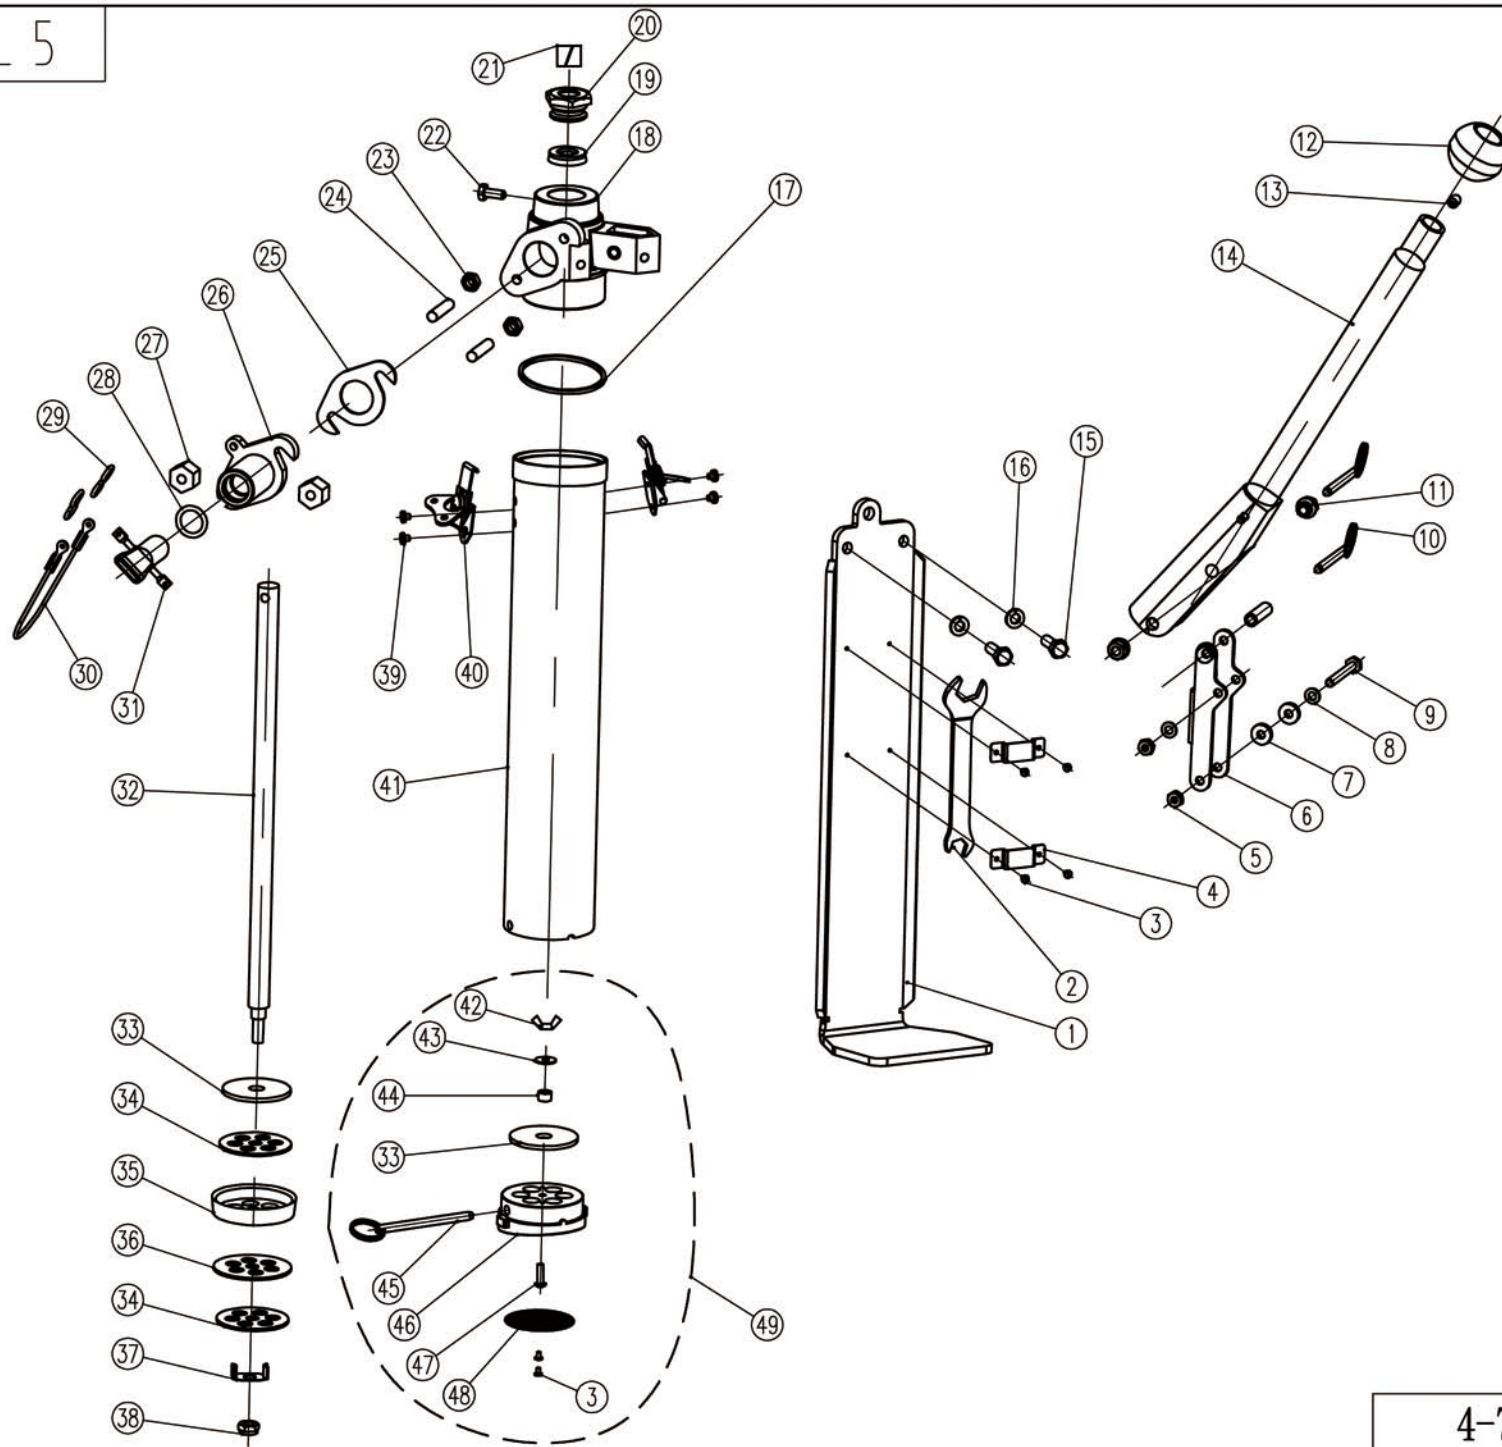

# LEVEL 5

4-771 Pump

**Level5**

**Pump 4-771**

Schematic#	Part#	Description		Schematic#	Part#	Description
1	9751	Pump Foot Bracket		25	7362	Filler/Gooseneck Gasket
2	7550	Wrench		26	7355	Filler Body
3	7551	Screw		27	7353	Special Nut
4	7554	Wrench bracket		28	7350	Filler/Gooseneck O-ring
5	7364	Lock Nut		29	7168	S-Hook
6	9334	Pump Link		30	7358	Filler Cable
7	7553	Black Plastic Washer (Link)		31	7356	Discharge Tube
8	7555	Metal Link Washer		32	7321	Piston Rod
9	7363	1/4-20 X 2 Hex head screw		33	7329	Valve Disc
10	7622	Release Pin with key ring		34	7359	Small Retainer
11	7339	Pump Handle Nut		35	7328	Piston Cup
12	7347	Ball		36	7327	Large Retainer
13	7128	Pump Ball Screw		37	7360	Lock Clip
14	7738	Pump Handle		38	7343	Lock Nut
15	7341	Bolt		39	7625	Small Screw
16	7342	Lock Washer		40	9623	Pump Latch
17	7633	Pump O-ring		41	9624	Pump Tube
18	9635	Pump Head		42	9916	Wing Nut
19	7324	U-Cup		43	7556	Metal Washer
20	7323	Brass Nut		44	7557	Foot Valve Spacer
21	7345	Plastic Nut Bearing		45	7621	Long Release Pin
22	7325	Bolt		46	9330	Pump Tube Foot
23	7326	Nut		47	7558	Screw
24	7352	Stud Screw		48	9348	Screen
				49	9331	Pump Foot Valve Assembly

**4-771 Pump**